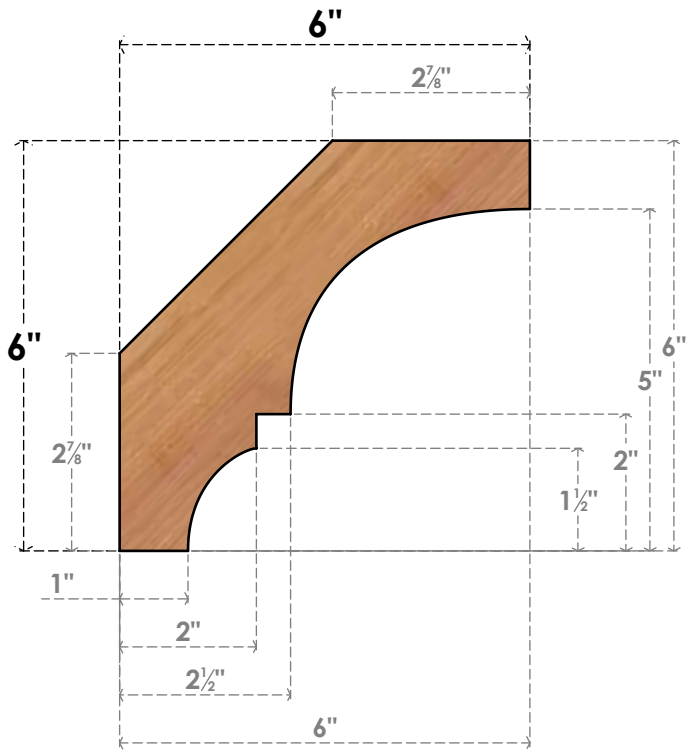

BRC06X06X06BOA00SWR

5 1/2"W X 6"D X 6"H BALBOA SMOOTH BRACE, WESTERN RED CEDAR

SIDE

FRONT

EKENA MILLWORK
 2300 WEST MAIN ST.
 CLARKSVILLE, TX 75426
 TOLL FREE: 866-607-0453
 WWW.EKENAMILLWORK.COM

NOTES

1. INSTALLATION TO BE COMPLETED IN ACCORDANCE WITH MANUFACTURER'S SPECIFICATIONS.
2. DRAWING MAY NOT BE TO SCALE
3. THIS DRAWING IS INTENDED FOR DESIGN AND PLANNING PURPOSES ONLY.
4. ALL INFORMATION CONTAINED HEREIN WAS CURRENT AT THE TIME OF DEVELOPMENT BUT MUST BE REVIEWED AND APPROVED BY THE PRODUCT MANUFACTURER TO BE CONSIDERED ACCURATE.
5. PRODUCTS ARE NOT KILN DRIED. THIS ITEM IS UNIQUE AND WILL CONTAIN THE NATURAL VARIATIONS THAT THE WOOD SPECIES OFFERS. THIS MAY RESULT IN VARIATIONS UP TO 1/4"