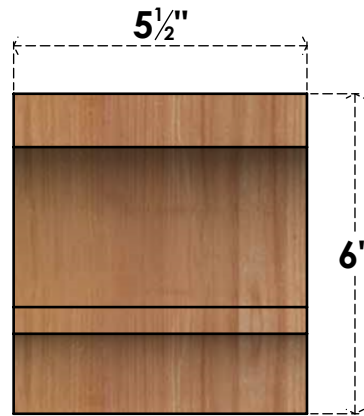

BRC06X06X06BOA00SWR

5 1/2"W X 6"D X 6"H BALBOA SMOOTH BRACE, WESTERN RED CEDAR

SIDE

FRONT

EKENA MILLWORK
 2300 WEST MAIN ST.
 CLARKSVILLE, TX 75426
 TOLL FREE: 866-607-0453
 WWW.EKENAMILLWORK.COM

NOTES

1. INSTALLATION TO BE COMPLETED IN ACCORDANCE WITH MANUFACTURER'S SPECIFICATIONS.
2. DRAWING MAY NOT BE TO SCALE
3. THIS DRAWING IS INTENDED FOR DESIGN AND PLANNING PURPOSES ONLY.
4. ALL INFORMATION CONTAINED HEREIN WAS CURRENT AT THE TIME OF DEVELOPMENT BUT MUST BE REVIEWED AND APPROVED BY THE PRODUCT MANUFACTURER TO BE CONSIDERED ACCURATE.
5. PRODUCTS ARE NOT KILN DRIED. THIS ITEM IS UNIQUE AND WILL CONTAIN THE NATURAL VARIATIONS THAT THE WOOD SPECIES OFFERS. THIS MAY RESULT IN VARIATIONS UP TO 1/4"